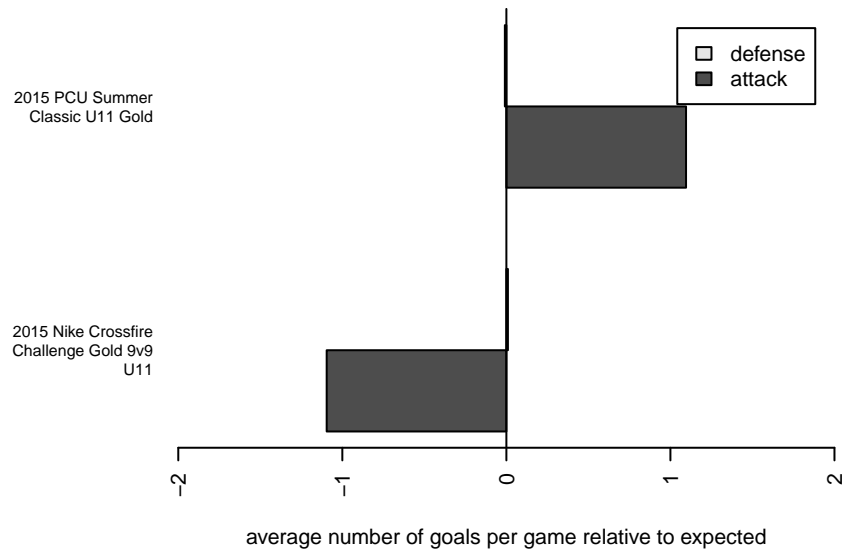

# Kona LanaKila G04

G04 total strength=916  
attack=1.65 defense=1.35

alt names used:  
KONA SOCCER LANAKILA  
KONA SOCCER LANAKILA (HI)

Venues played:  
2015 PCU Summer Classic U11 Gold  
2015 Nike Crossfire Challenge Gold 9v9 U11

**attack and defense variance (black dot)  
relative to other teams  
and top 10 in region**

**attack and defense rating  
relative to others at age  
and all opponents in last 13 months**

**attack and defense rating  
relative to others at age  
and all opponents in last 13 months**

**Performance relative to 13 month average**

**Performance relative to 13 month average**

Distribution of opponents  
 Red = Lose zone, Blue = Win zone, Green = Even  
 Black line separates win/lose zones