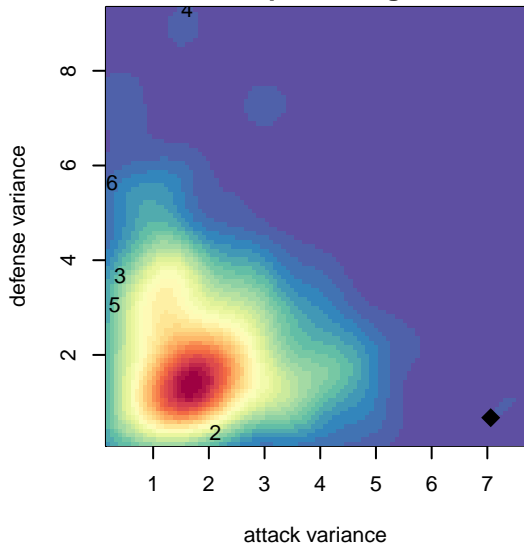

# Kona LanaKila G04

G04 total strength=916  
attack=1.65 defense=1.35

alt names used:  
KONA SOCCER LANAKILA  
KONA SOCCER LANAKILA (HI)

Venues played:  
2015 PCU Summer Classic U11 Gold  
2015 Nike Crossfire Challenge Gold 9v9 U11

**attack and defense variance (black dot)  
relative to other teams  
and top 10 in region**

**attack and defense rating  
relative to others at age  
and all opponents in last 13 months**

**attack and defense rating  
relative to others at age  
and all opponents in last 13 months**

**Performance relative to 13 month average**

**Performance relative to 13 month average**

Distribution of opponents  
 Red = Lose zone, Blue = Win zone, Green = Even  
 Black line separates win/lose zones