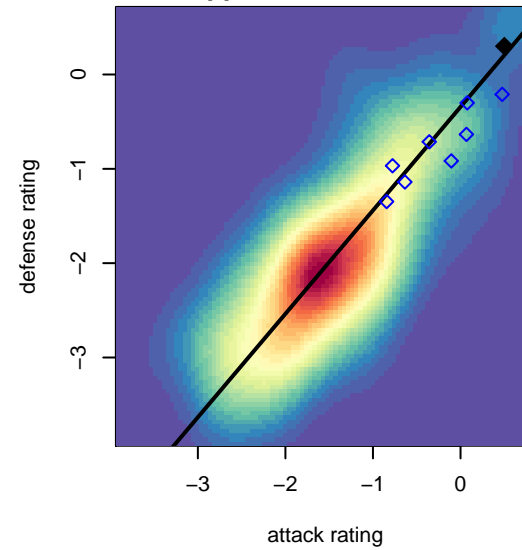

# Kona LanaKila G04

G04 total strength=916  
attack=1.65 defense=1.35

alt names used:  
KONA SOCCER LANAKILA  
KONA SOCCER LANAKILA (HI)

Venues played:  
2015 PCU Summer Classic U11 Gold  
2015 Nike Crossfire Challenge Gold 9v9 U11

**attack and defense variance (black dot)  
relative to other teams  
and top 10 in region**

**attack and defense rating  
relative to others at age  
and all opponents in last 13 months**

**attack and defense rating  
relative to others at age  
and all opponents in last 13 months**

**Performance relative to 13 month average**

**Performance relative to 13 month average**

Distribution of opponents  
 Red = Lose zone, Blue = Win zone, Green = Even  
 Black line separates win/lose zones