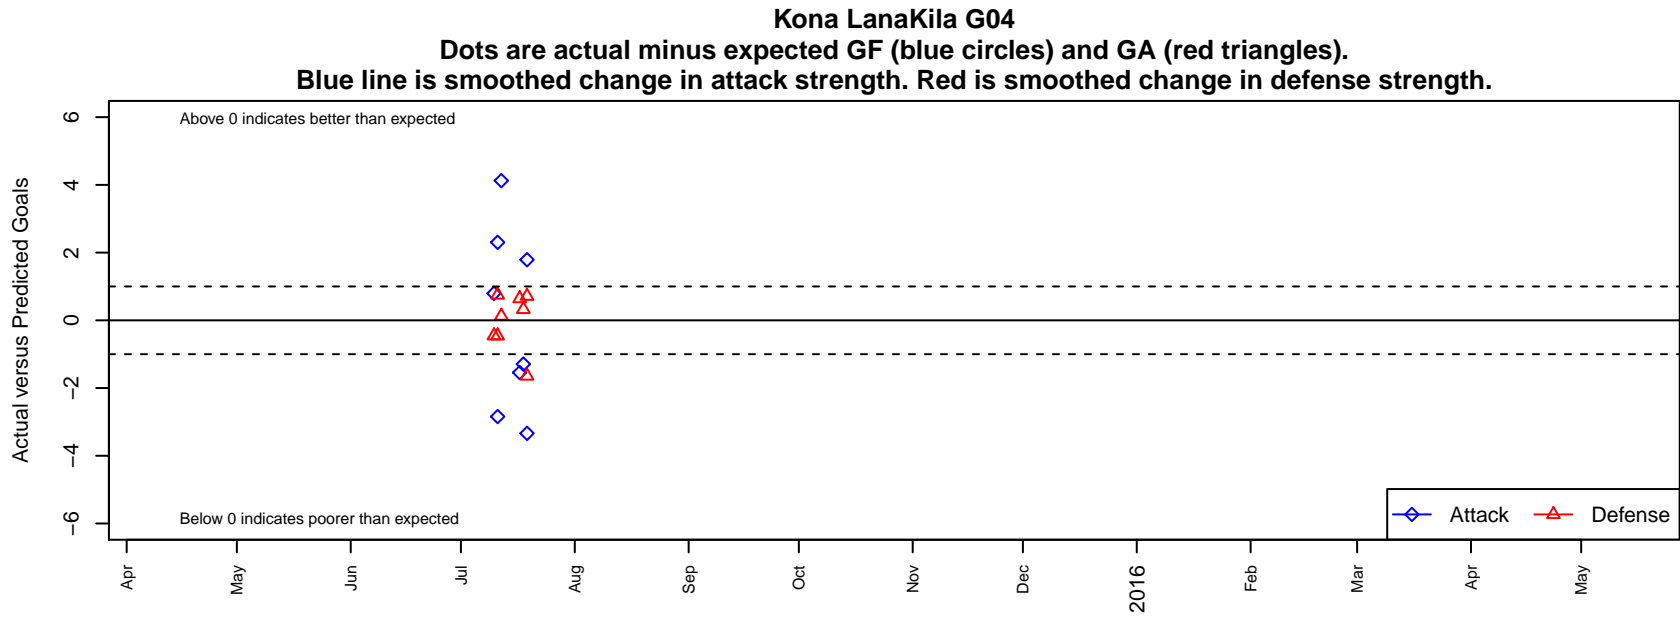

# Kona LanaKila G04

G04 total strength=916  
attack=1.65 defense=1.35

alt names used:  
KONA SOCCER LANAKILA  
KONA SOCCER LANAKILA (HI)

Venues played:  
2015 PCU Summer Classic U11 Gold  
2015 Nike Crossfire Challenge Gold 9v9 U11

**attack and defense variance (black dot)  
relative to other teams  
and top 10 in region**

**attack and defense rating  
relative to others at age  
and all opponents in last 13 months**

**attack and defense rating  
relative to others at age  
and all opponents in last 13 months**

**Performance relative to 13 month average**

**Performance relative to 13 month average**

Distribution of opponents  
 Red = Lose zone, Blue = Win zone, Green = Even  
 Black line separates win/lose zones