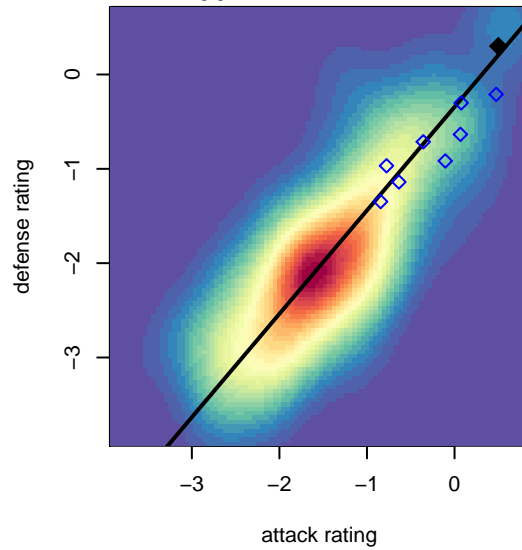

# Kona LanaKila G04

G04 total strength=916  
attack=1.65 defense=1.35

alt names used:  
KONA SOCCER LANAKILA  
KONA SOCCER LANAKILA (HI)

Venues played:  
2015 PCU Summer Classic U11 Gold  
2015 Nike Crossfire Challenge Gold 9v9 U11

**attack and defense variance (black dot)  
relative to other teams  
and top 10 in region**

**attack and defense rating  
relative to others at age  
and all opponents in last 13 months**

**attack and defense rating  
relative to others at age  
and all opponents in last 13 months**

**Performance relative to 13 month average**

**Performance relative to 13 month average**

Distribution of opponents  
 Red = Lose zone, Blue = Win zone, Green = Even  
 Black line separates win/lose zones