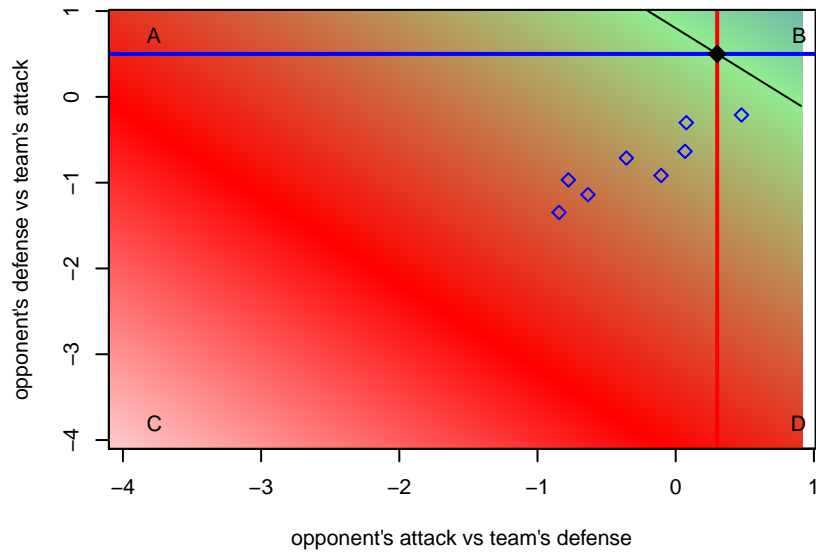

**attack and defense variance (black dot)  
relative to other teams  
and top 10 in region**

**attack and defense rating  
relative to others at age  
and all opponents in last 13 months**

**attack and defense rating  
relative to others at age  
and all opponents in last 13 months**

**Performance relative to 13 month average**

**Performance relative to 13 month average**

Distribution of opponents  
 Red = Lose zone, Blue = Win zone, Green = Even  
 Black line separates win/lose zones